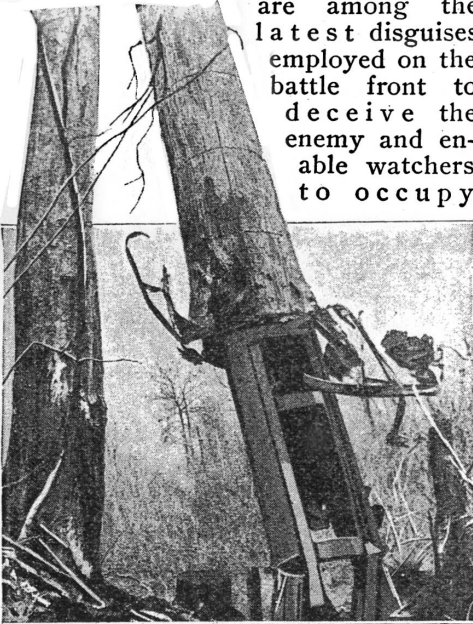

## OBSERVER'S POST OF SHEET METAL RESEMBLES TREE

Observation posts made of lumber and sheet metal to look like tree trunks are among the latest disguises employed on the battle front to deceive the enemy and enable watchers to occupy

In the Center of This Picture is Shown a Battle-Front Observation Post Made of Sheet Metal and Lumber, Cleverly Fashioned and Colored to Resemble a Tree Trunk

positions of advantage. About a tall framework of wood not much larger in diameter than the body of a man is placed a sheath of sheet metal, pressed and painted to resemble bark. A structure of this sort standing amid tree trunks that have long survived artillery fire is almost sure to escape detection by the enemy. Only on close inspection does one discover the seams that mark the overlapping of the metal sheets.